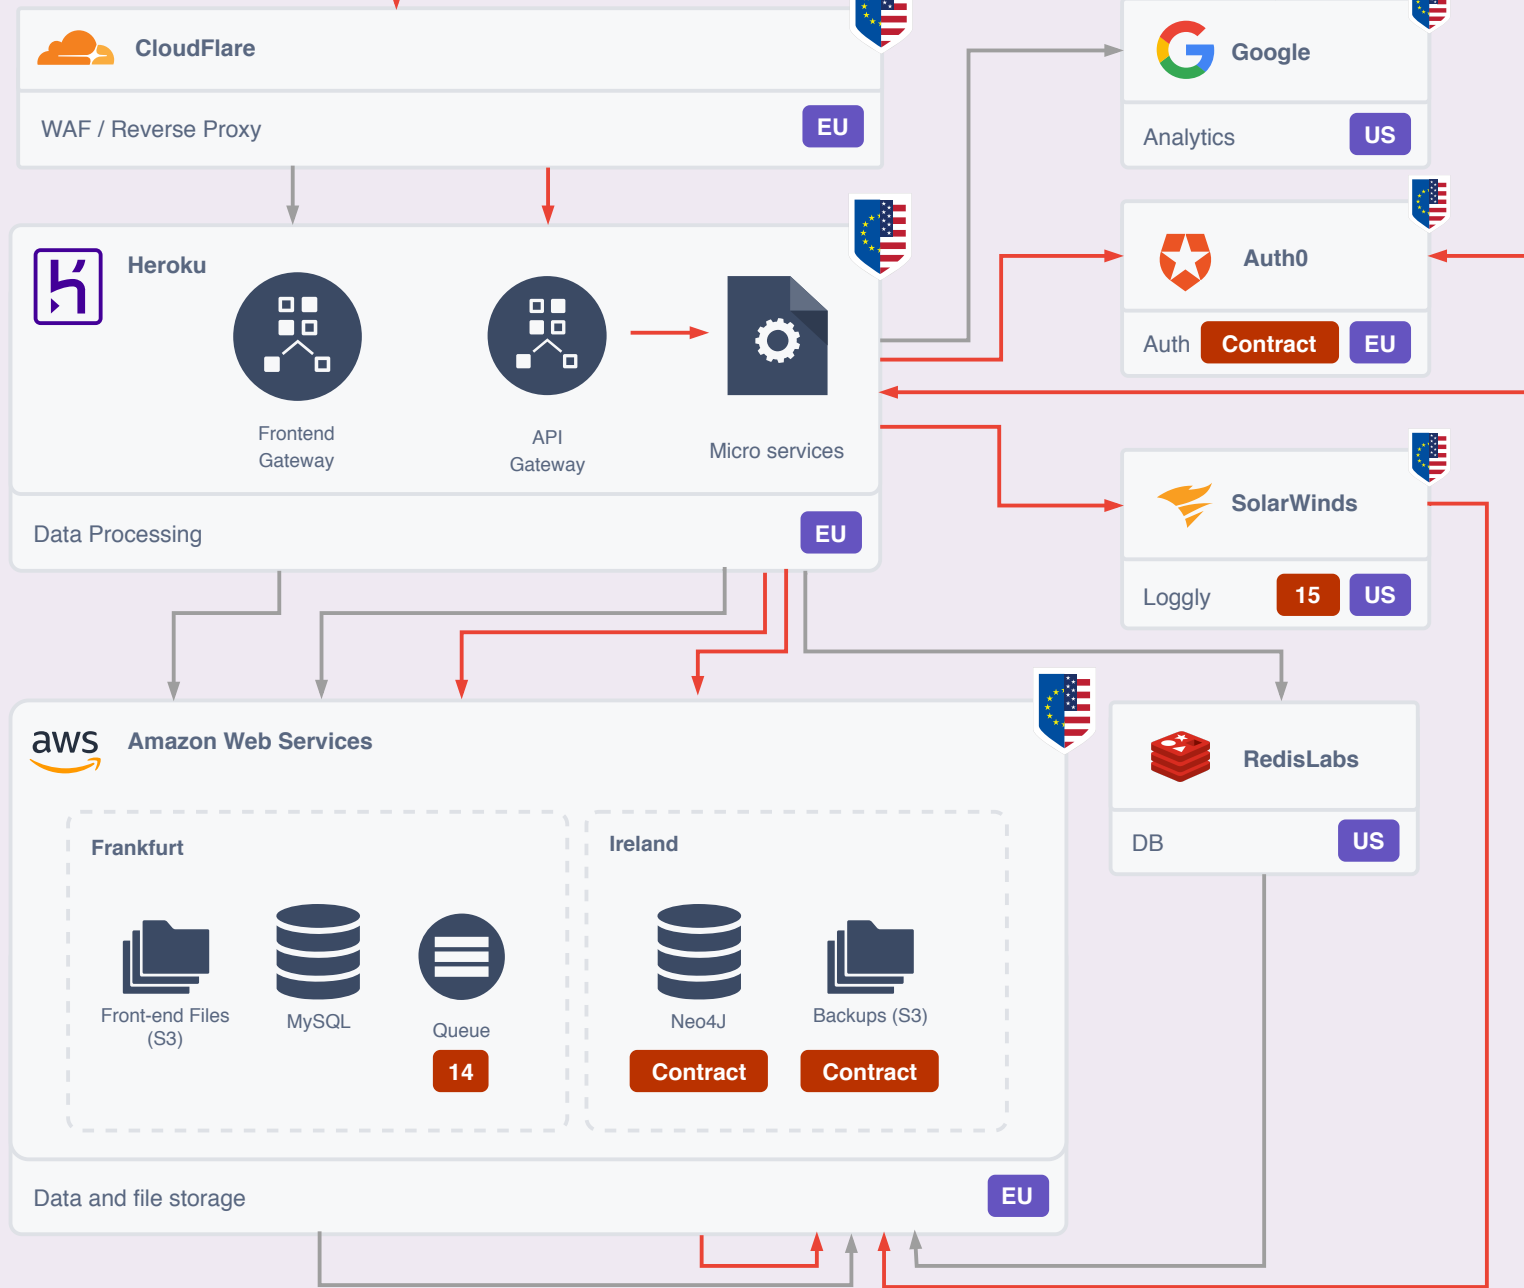

Client

Ambassify Personal Data Flow

Ambassify

OPTIONAL

Customer

Integrations

- Personal data store duration (number represents days)
- Location of storage and processing
- Personal data flow
- Sub-process is Privacy Shield compliant